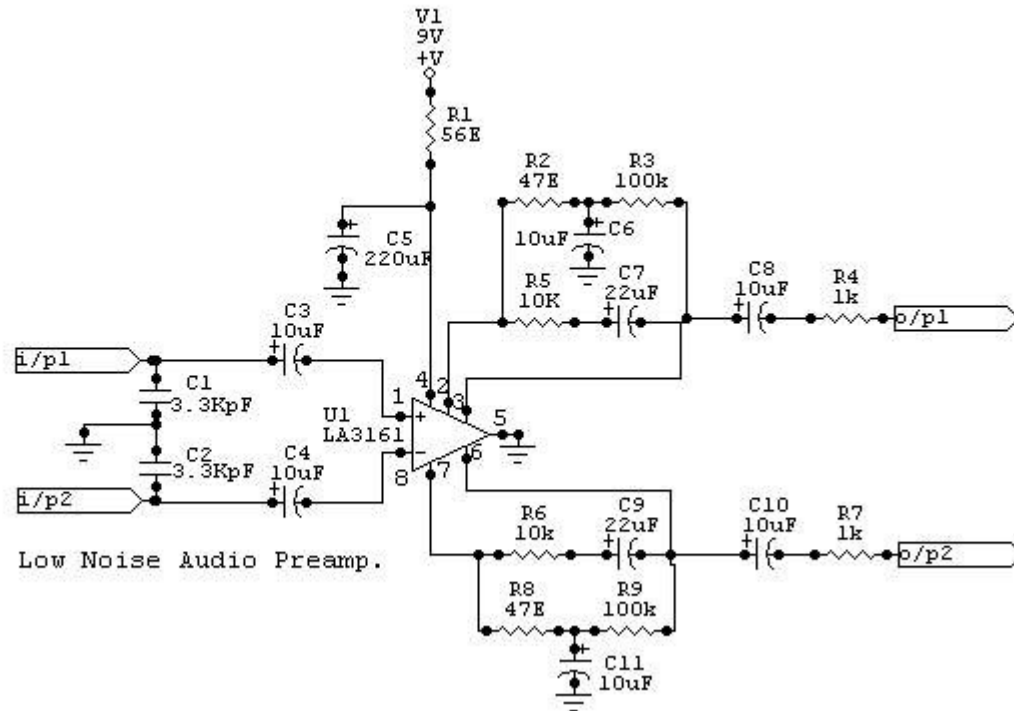

**Audio Preamplifier**

The audio preamplifier used in this receiver is low noise audio preamplifier LA 3161 which is designed for amplification of weak signals from tape head. It has closed loop voltage gain of 35dB. And equivalent i/p noise voltage of 1.2microV. This makes it suitable for weak signal amplification. The amplifier operates at 9V. The amplifier along with the external components is available on a single board at nominal cost of 35 Rs. So I am using the ready made board of LA3161 used for tape head amplification in my receiver as a low noise preamplifier. The voltage gain of this circuit is 35dB. LA3161 has two i/p channels, so any one can be used with other left unconnected. The circuit diagram of the amplifier is given in figure.